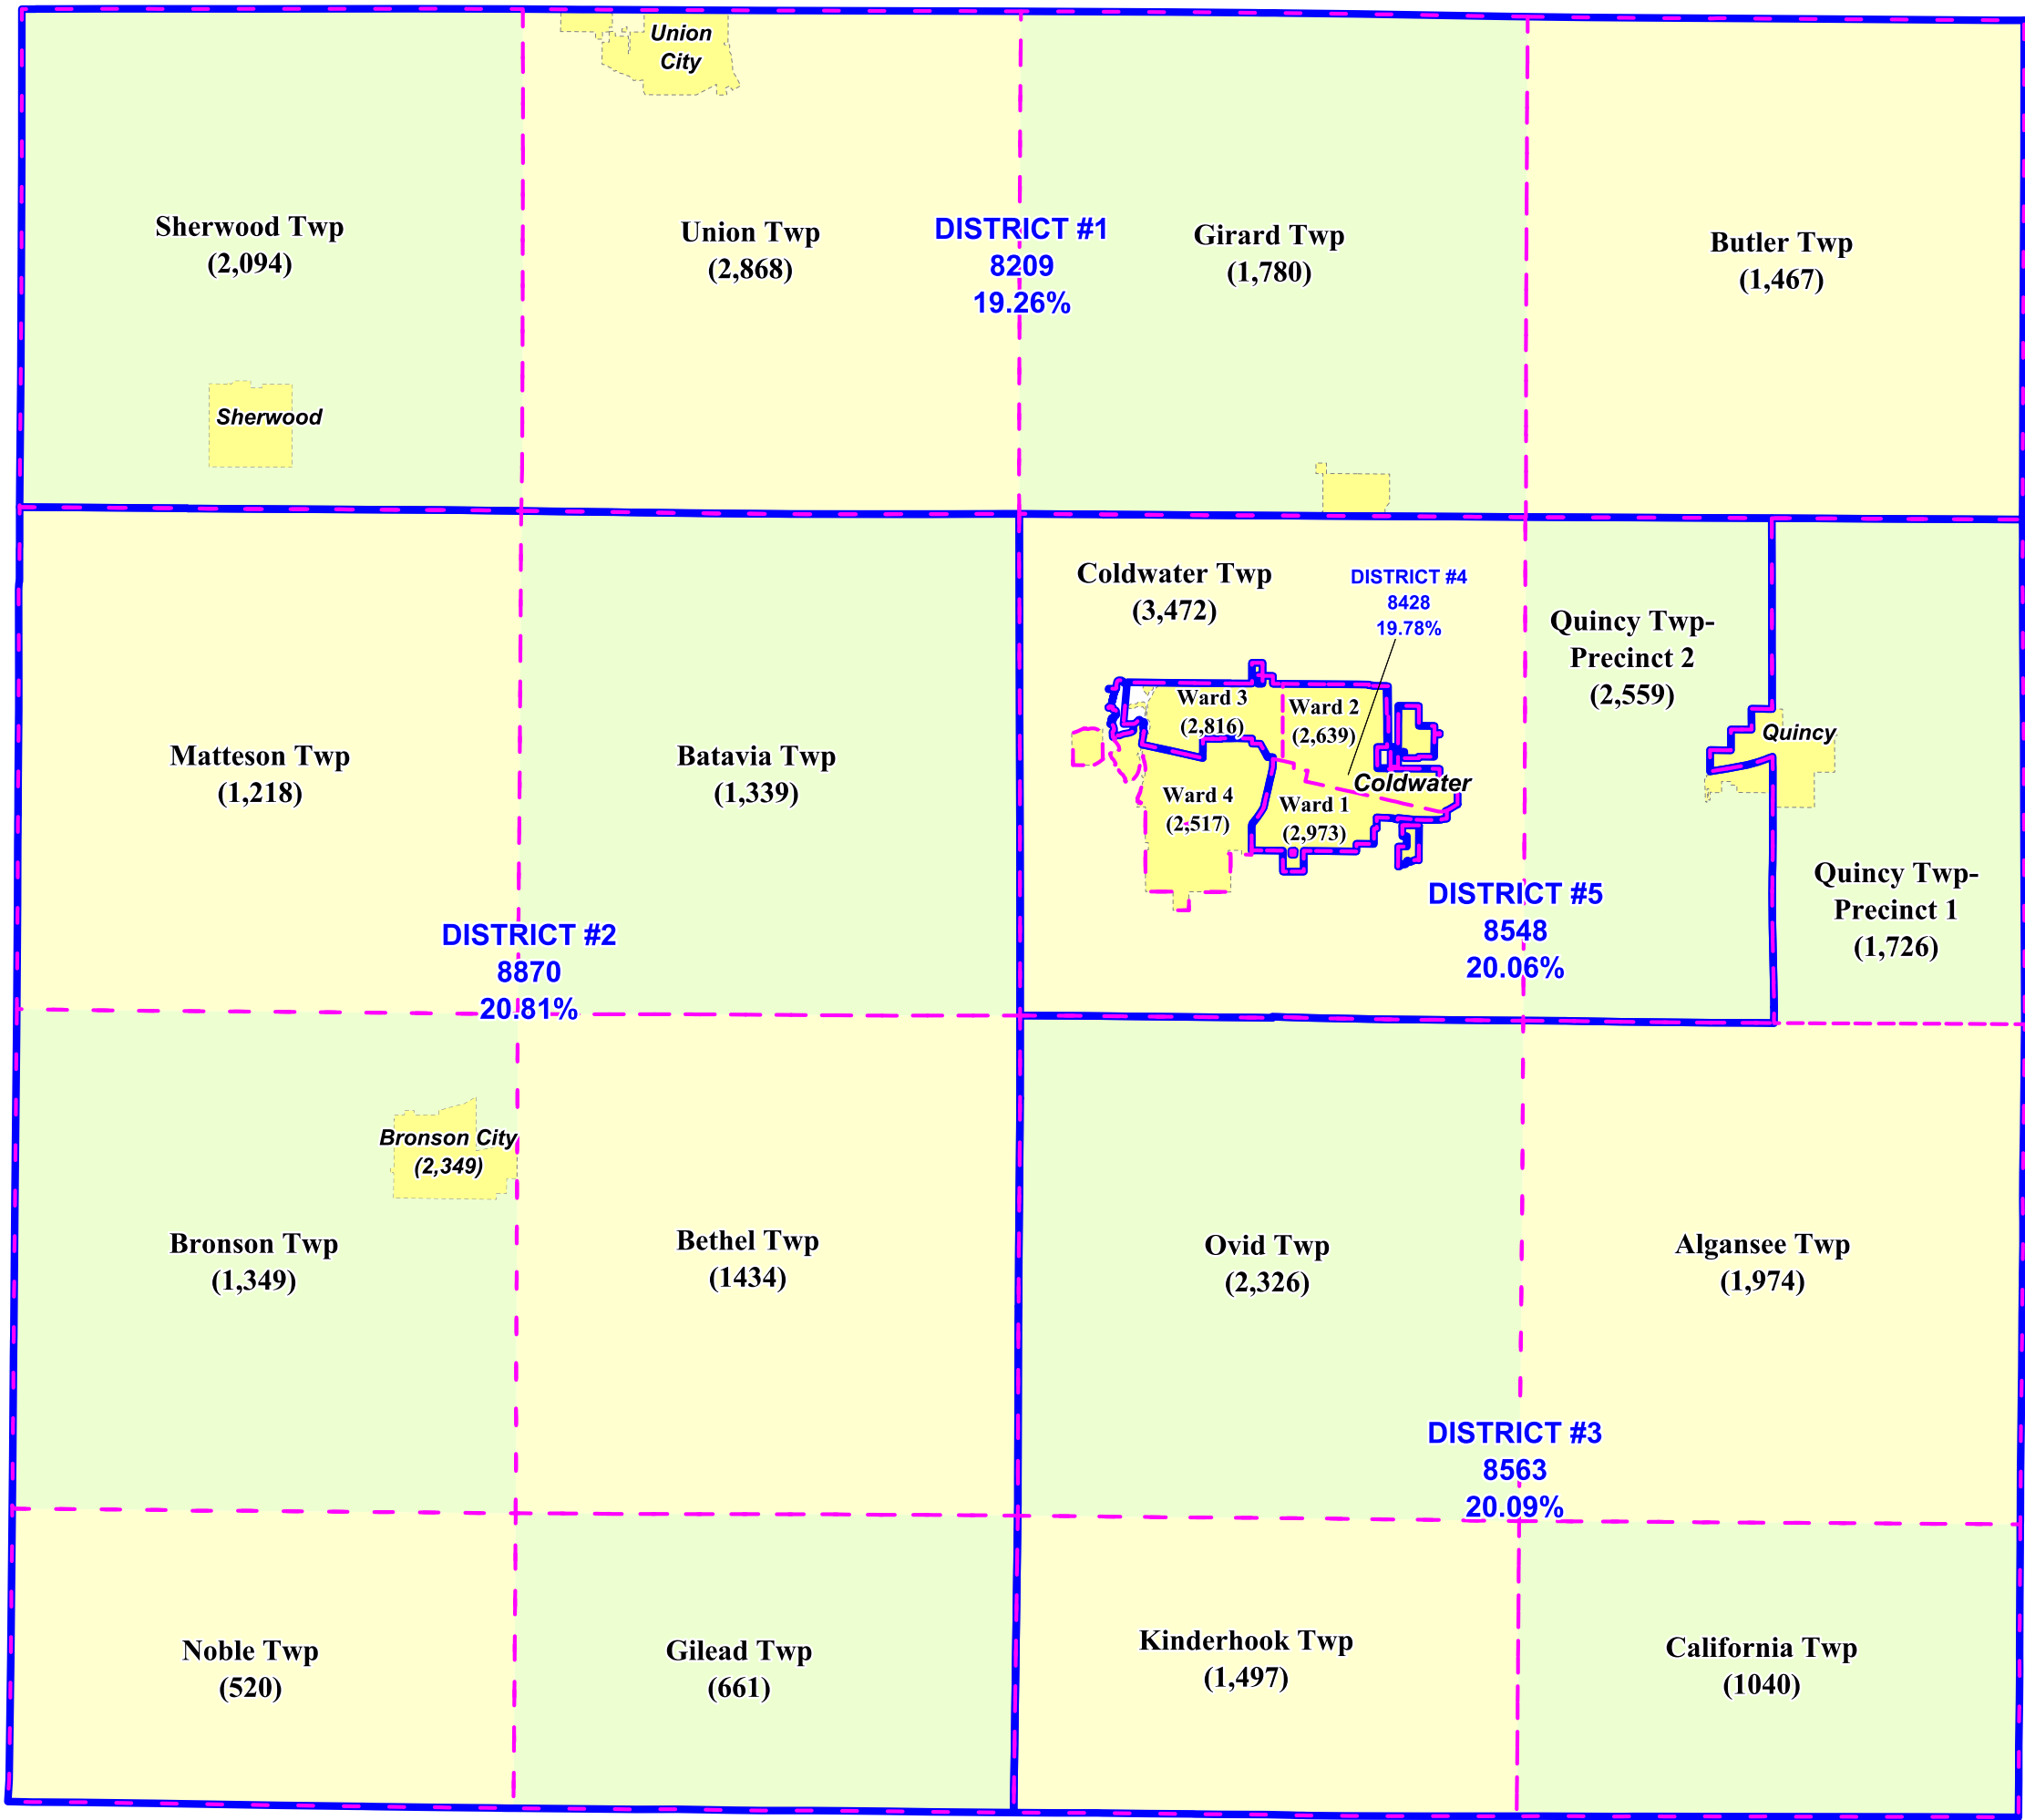

**Branch County, Michigan
Proposed Commissioner Districts (5)**

Political Boundaries, Precinct Boundaries & District Boundaries

- Township Boundaries
- City / Village Boundaries
- District Boundaries
- Precinct Boundaries

BRANCH
GEOGRAPHIC
INFORMATION SYSTEMS